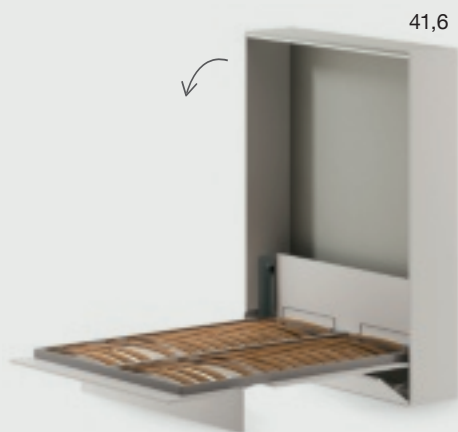

Armadio letto, rete ortopedica inclusa
Wardrobe bed unit, orthopaedic spring included