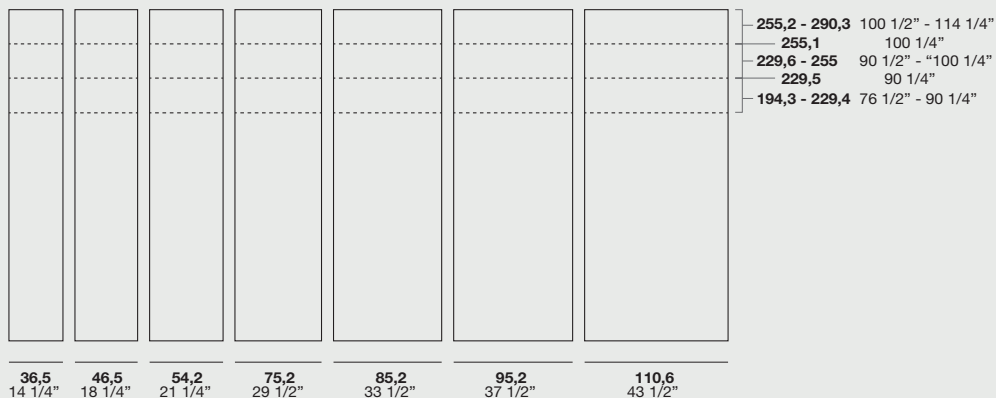

W.143,9 EVEN sliding door

FINISHES:

Laccato opaco cipria / Laccato opaco bordeaux / Maniglia bordeaux
Cipria matt lacquered / Bordeaux matt lacquered / Bordeaux handle

Even

Apertura battente /Swinging opening