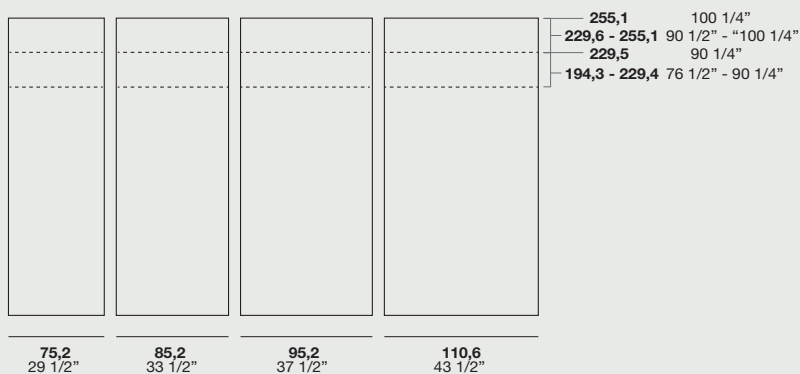

Go Up

Apertura scorrevole /Sliding opening

Finiture frontale /Front finishes:

Nobilitato Liscio / Smooth surfaced
Nobilitato Olmo / Elm surfaced
Nobilitato Rovere / Oak surfaced
Nobilitato Quercia / Quercia surfaced
Nobilitato Concrete Bronzo / Bronzo concrete surfaced
Nobilitato Metal Smoke /Metal smoke surfaced
Nobilitato Rasato / Stucco look surfaced
Nobilitato Gurè / Gurè surfaced
Laccati Opachi Base / Basic matt lacquereds
Laccati Opachi / Matt lacquereds
Nobilitati Roveri Laccati Opachi / Matt lacquered surfaced oak
Specchio / Mirror
Specchio Grigio / Grigio mirror
Vetri Lucidi / High gloss glass
Vetri Acidati / Etched glass
Vetri Acidati Serigrafati / Silk-screen printed glass

Maniglia integrata / Built-in handle:

Verniciato Bianco / Painted bianco
Verniciato Titanio / Painted titanio
Laccati Opachi / Matt lacquereds