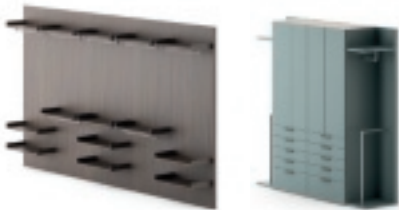

5

CABINA ARMADIO Cabina nobilitato Olmo scuro, attrezzatura verniciato titanio. Composizione Poker laccato blu notte opaco e attrezzatura verniciato titanio. Interno nobilitato trama coloniale.
WALK-IN WARDROBE Walk-in wardrobe in dark elm surfaced, equipment painted in titanio. Poker composition lacquered in matt blu notte and equipment painted in titanio. Colonial pattern surfaced interior.

6

BAGNO Composizione Poker con ante vetro acidato piombo con serigrafia, maniglie laccate piombo opaco. Fianchi laccato piombo opaco, interno nobilitato trama coloniale. Accessori verniciato titanio.
BATHROOM Poker composition with piombo etched glass doors with silk-screen printing, handles lacquered in matt piombo. Side panels lacquered in matt piombo, colonial pattern surfaced interior. Accessories painted in titanio.