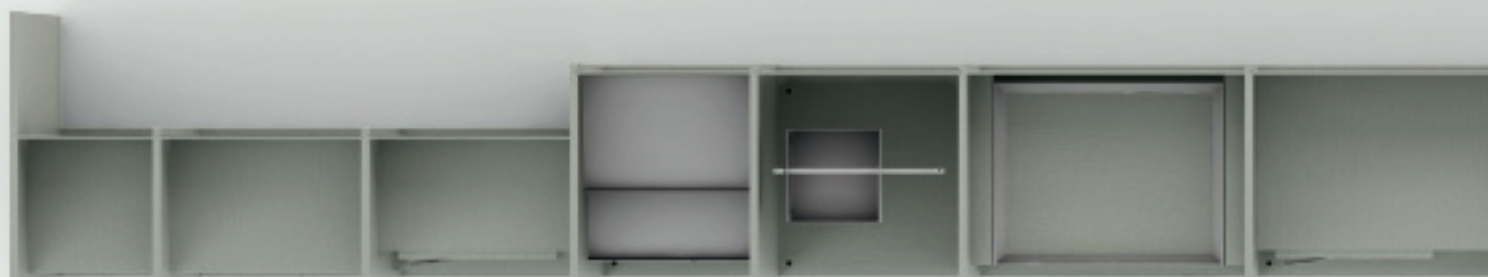

• 36,5 ••

54,2 ••

54,2 ••

46,5 ••

54,2 ••

752 ••

95,2 ••